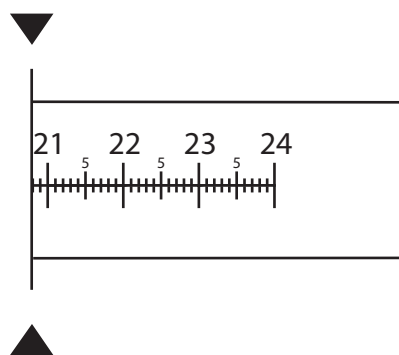

Cut out the outer shape and the slot next to the Logo.

Feed the narrow end through the slot.

Measure the size of the hand

With the thumb and little finger folded into the palm to touch finger tips measure the widest part of the hand.

Measure

Showing 20.8mm