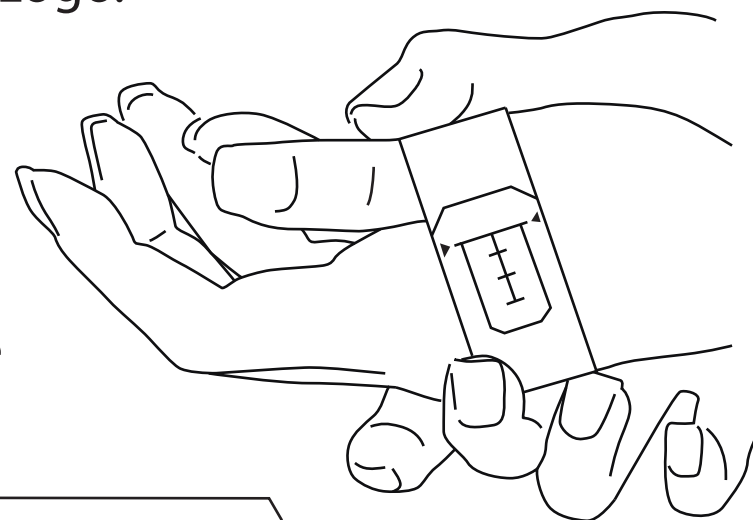

Cut out the outer shape and the slot next to the Logo.

Feed the narrow end through the slot.

Measure the size of the hand

With the thumb and little finger folded into the palm to touch finger tips measure the widest part of the hand.

Measure

Showing 20.8mm